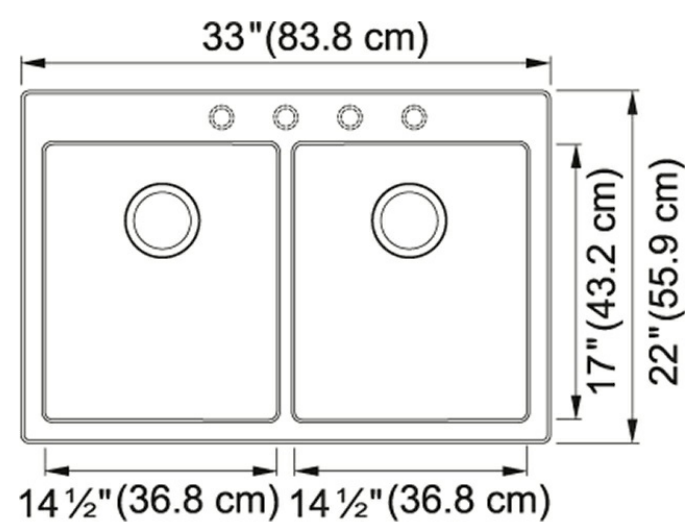

Product Picture

Technical Drawing

Product Dimensions

Length overall	33"
Width overall	22"
Depth Overall	9"
Length of large bowl	17 1/4"
Width of large bowl	14 1/2"
Depth of large bowl	9"
Length of small bowl	17 1/4"
Width of small bowl	14 1/2"
Depth of small bowl	9"
Minimum Cabinet Size	36"